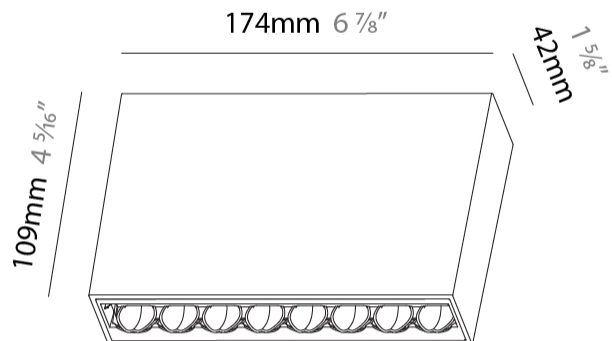

GENERAL

Series: Magiq Hollow Wallwash
Subseries: Magiq Hollow Wallwash
Brand: Prolicht
Division: Architectural
Mounting Type: Surface
Mounting Location: Ceiling
Subcategory: Wallwash

PHYSICAL

Shape: Rectangle
Length (mm): 174
Length (in): 6 ⁷/₈
Width (mm): 42
Width (in): 1 ⁵/₈
Height (mm): 109
Height (in): 4 ⁵/₁₆
Light Distribution: Direct
Fixture Finish: SSR / BKV / CWI / CRY / HAB / UFT / ITA / RUA / FTG / MYG / LOD / PUS / FRO / FUP / KIA / POP / BLS / SPG / MEY / GOH / GUM / CHC / COM / ABZ / JAG / OBR / MOS / ROR
Holder Finish: WHI / BLK
Fixture Material: Aluminum Die Cast

ELECTRICAL

Lamp Type: LED (Zhaga Standard)
Input Wattage (W): 19
Total Output Wattage (W): 17.3
Dimming: Tri-Mode (Non-Dimming and Phase Dimming (120Vac only) and 0-10V Dimming)
Driver Included: Yes
Driver Location: Integrated
Driver Type: Constant Current - Universal
Driver Class: Class 1
Input Voltage (V): 120 - 277
Constant Current (mA): 700mA

LED

Number of LEDs: 4
Color Temperature (°K): 2700 / 3000 / 3500 / 4000
Max. Delivered Lumen (lm): 1270 / 1270 / 1513 / 1544
Nominal Lumen (lm): 1492 / 1492 / 1778 / 1814
CRI: >90 CRI
Efficiency (%): 80
Lamp Life (hrs): 50000

OPTICAL

Adjustability: Fixed

RATINGS AND CERTIFICATIONS

Certified By: Certified for North American Standards
IP rating: IP20