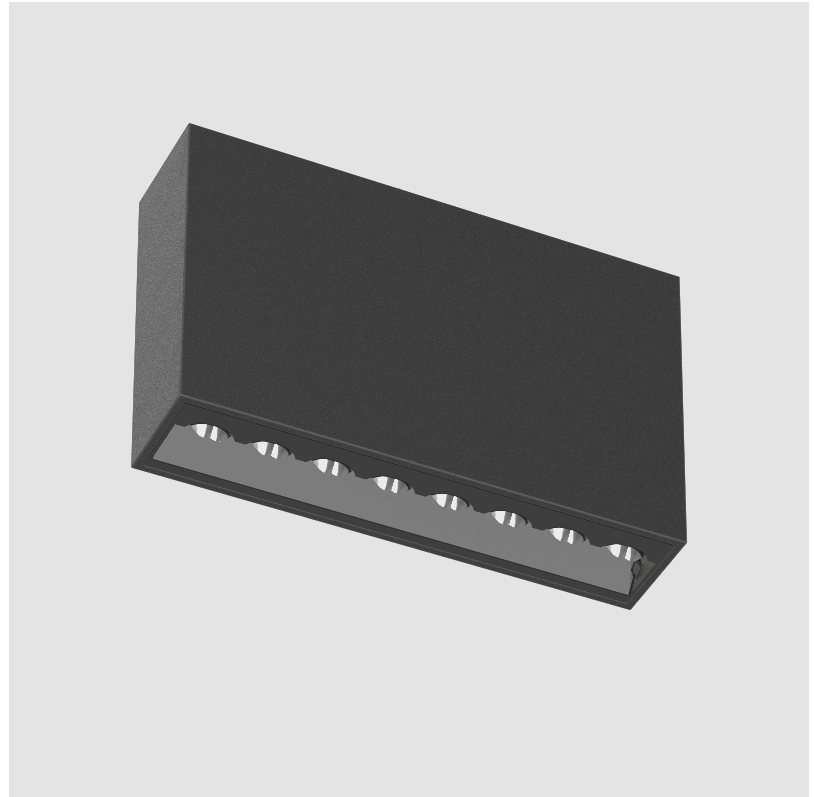

MAGIQ HOLLOW WALLWASH SURFACE

A3D187-

base number Color Finish Finishes
 Temperature Options (Diamond)

- To build a product code in our configurator select the specify button on the base model # product page
- To build a manual product code on this datasheet choose from the options listed below in blue font and add the suffix to the base model #

GENERAL

Series: Magiq Hollow Wallwash
 Subseries: Magiq Hollow Wallwash
 Brand: Prolicht
 Division: Architectural
 Mounting Type: Surface
 Mounting Location: Ceiling
 Subcategory: Wallwash

PHYSICAL

Shape: Rectangle
 Length (mm): 174
 Length (in): 6 ⁷/₈
 Width (mm): 42
 Width (in): 1 ⁵/₈
 Height (mm): 109
 Height (in): 4 ⁵/₁₆
 Light Distribution: Direct
 Fixture Finish: SSR / BKV / CWI / CRY / HAB / UFT / ITA / RUA / FTG / MYG / LOD / PUS / FRO / FUP / KIA / POP / BLS / SPG / MEY / GOH / GUM / CHC / COM / ABZ / JAG / OBR / MOS / ROR
 Holder Finish: WHI / BLK
 Fixture Material: Aluminum Die Cast

OPTICAL

Adjustability: Fixed

RATINGS AND CERTIFICATIONS

Certified By: Certified for North American Standards
 IP rating: IP20

MAGIQ HOLLOW WALLWASH SURFACE

A3D187-

PROJECT _____

TYPE _____

GENERAL

Series: Magiq Hollow Wallwash
 Subseries: Magiq Hollow Wallwash
 Brand: Prolicht
 Division: Architectural
 Mounting Type: Surface
 Mounting Location: Ceiling
 Subcategory: Wallwash

PHYSICAL

Shape: Rectangle
 Length (mm): 174
 Length (in): 6 7/8
 Width (mm): 42
 Width (in): 1 5/8
 Height (mm): 109
 Height (in): 4 5/16
 Light Distribution: Direct
 Fixture Finish: SSR / BKV / CWI / CRY / HAB / UFT / ITA / RUA / FTG / MYG / LOD / PUS / FRO / FUP / KIA / POP / BLS / SPG / MEY / GOH / GUM / CHC / COM / ABZ / JAG / OBR / MOS / ROR
 Holder Finish: WHI / BLK
 Accent Finish: SSR / BKV / CWI / CRY / HAB / LAG / UFT / ITA / RUA / RUR / MIC / FTG / MYG / TWT / LOD / PUS / FRO / FUP / KIA / POP / BLS / SPG / MEY / GOH / GUM / CHC / COM / ABZ / JAG
 Fixture Material: Aluminum Die Cast